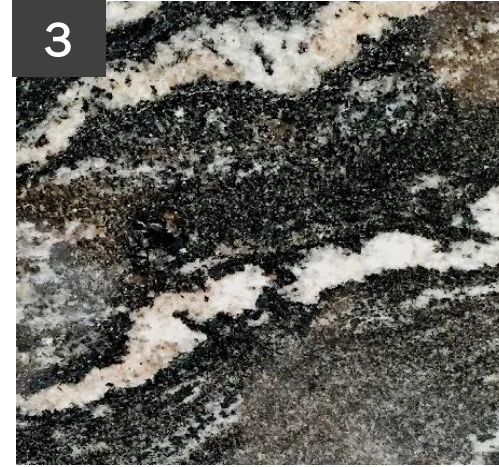

Group B Upgrade

1. CLAMSHELL
2. MISTY CARRERA

3. GRANITE - SILVER PARADISO
4. SNOWY IBIZA

5. DESERT SILVER
6. ORGANIC WHITE

7. WHITE ZEUS EXTREME
8. VISCOUNT WHITE