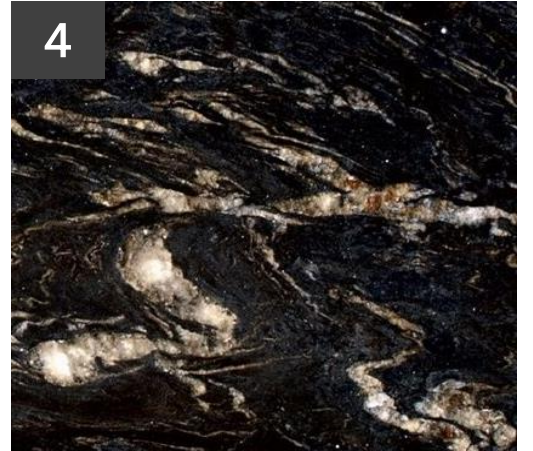

Group C Upgrade

1. VANILLA NOIR
2. MOORLAND FOG

3. ANTIQUE BROWN GRANITE
4. TITANIUM GRANITE

5. CHARCOAL SOAPSTONE
6. PEARL JASMINE

7. LAGOON

1/11/2022

The Vendor attempts to be as accurate as possible when describing its products in the digital catalogue; however, to the extent permitted by applicable law, the Vendor does not warrant that the product descriptions, colours, textures, information or other content available in the digital catalogue are accurate, complete, reliable, current, or error-free. E.&O.