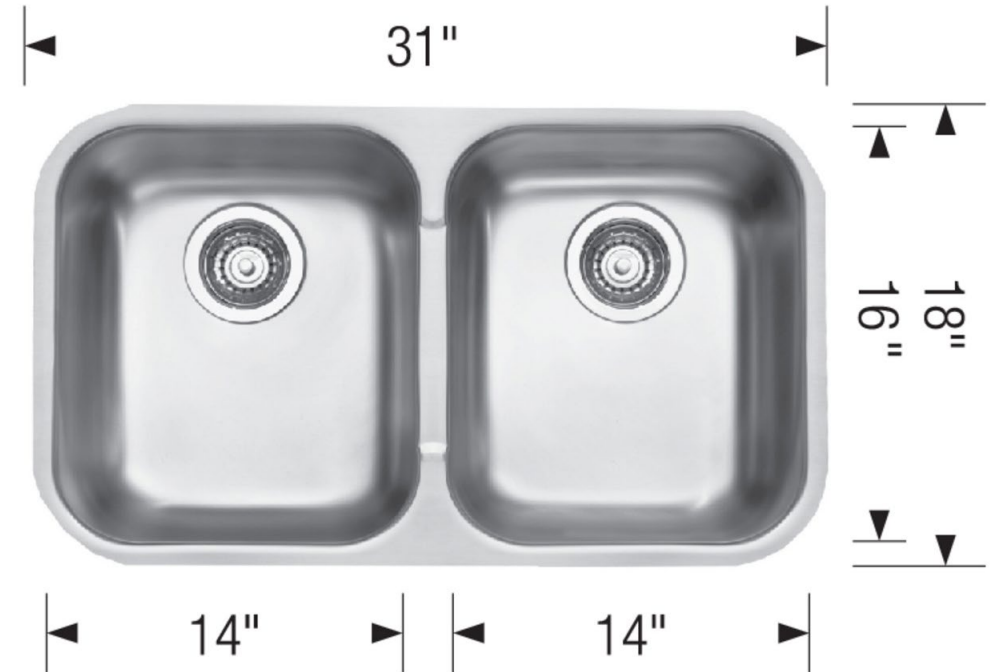

BLANCO Sink Upgrades

Included Kitchen Sink

HORIZON U 2

Item No. 401234

- ✓ 8" deep bowl features one piece construction; no seam
- ✓ Double bowl configuration allows for easy multi-tasking in busy kitchens

STAINLESS STEEL refined brushed finish

Kitchen Sink Upgrade

QUATRUS R15 U 1 3/4

Item No. 401520

- ✓ Minimum cabinet size: 36"
- ✓ Practical 15 mm radius corners for easy cleaning
- ✓ Double bowl configuration for easy multi-tasking
- ✓ Undermount installation
- ✓ Bowl depth 9 "

STAINLESS STEEL brushed finish

Kitchen Sink Upgrade

QUATRUS R15 U 2

Item No. 401519

- ✓ Minimum cabinet size: 36"
- ✓ Practical 15 mm radius corners for easy cleaning
- ✓ Double bowl configuration for easy multi-tasking
- ✓ Undermount installation
- ✓ Bowl depth 9 "

STAINLESS STEEL brushed finish

Kitchen Sink Upgrade

QUATRUS R15 U 1 SUPER SINGLE

Item No. 401518

- ✓ Minimum cabinet size: 36"
- ✓ Practical 15 mm radius corners for easy cleaning
- ✓ Extra-large bowl size is ideal for busy families
- ✓ Undermount installation
- ✓ Bowl depth 9 "