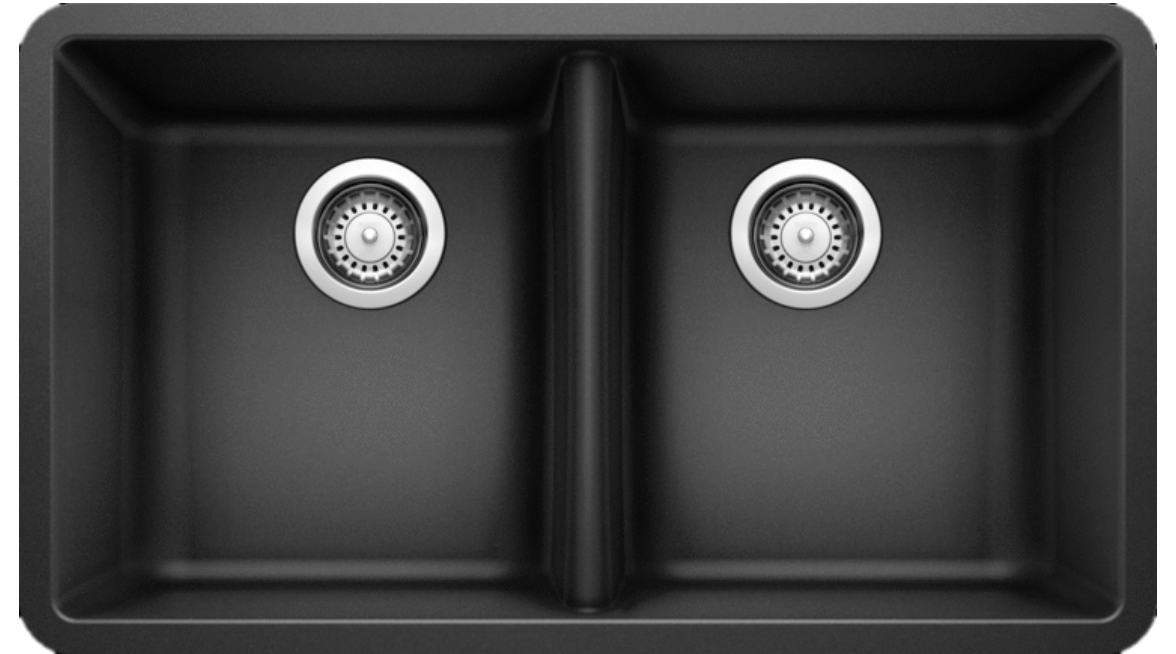

Kitchen Sink Upgrade

HORIZON U 2

Item No. 401267

- ✓ Made of SILGRANIT, a high-quality granite composite
- ✓ Heat, scratch and stain resistant
- ✓ Non-porous surface is anti-bacterial and easy to clean

SILGRANIT Anthracite