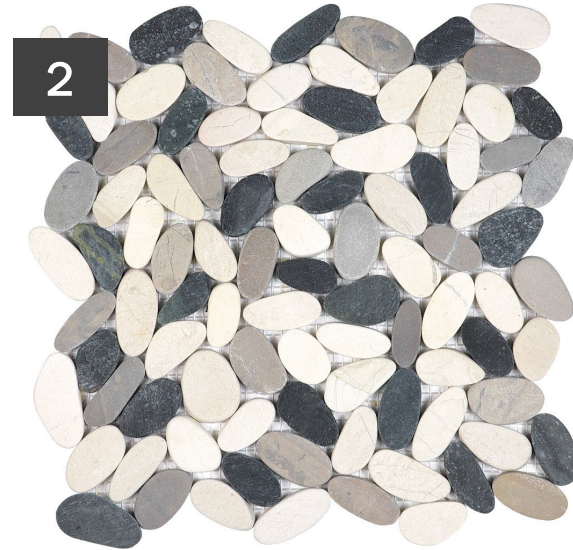

Shower Floor Mosaic Upgrade

1. A. ZEN FLAT PEBBLE – VITALITY MICA
2. A. ZEN FLAT PEBBLE – TRANQUIL COOL BLEND
3. A. ZEN FLAT PEBBLE – SERENE IVORY
4. A. ZEN FLAT PEBBLE – HARMONY WARM BLEND