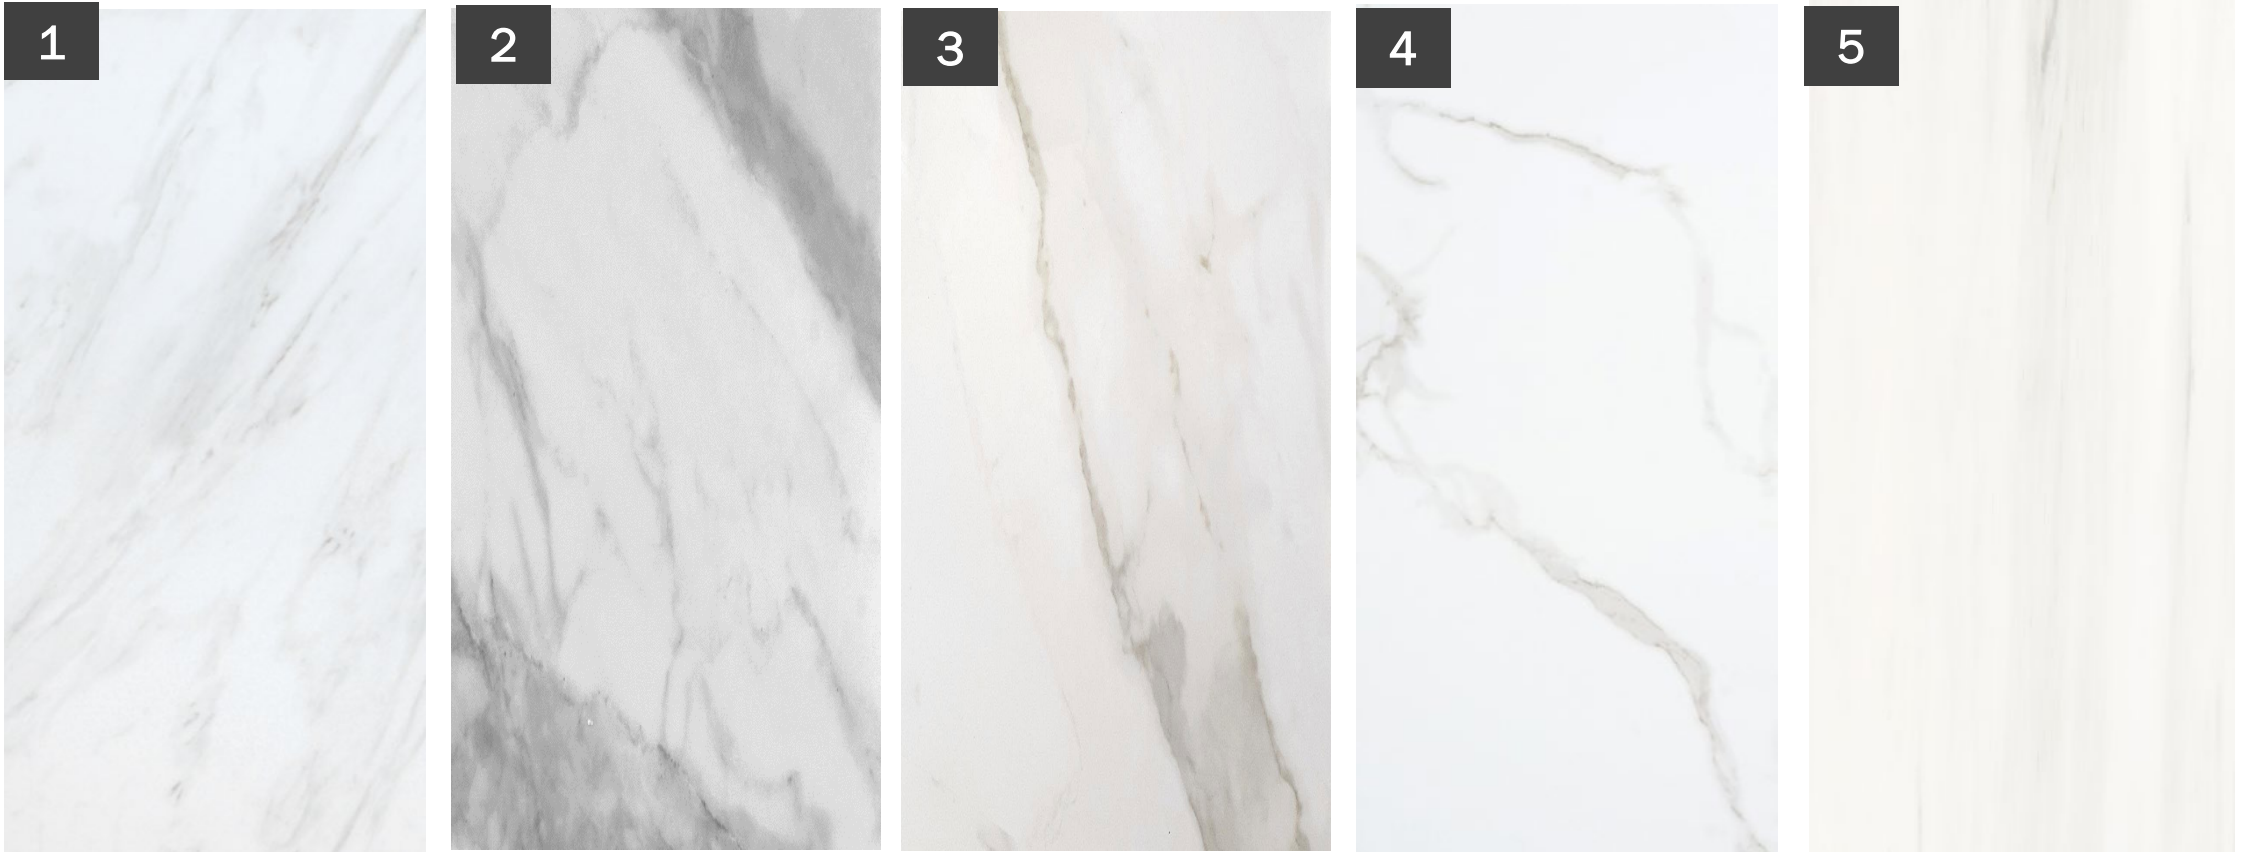

Group C Upgrade Tiles

1. 12 X 24 – ETERNA VOLKAS WHITE POLISHED
2. 12 X 24 – ETERNA CALACATTA GREY POLISHED

3. 12 X 24 – ETERNA CALACATTA TAUPE POLISHED
4. 12 X 24 – GLAMOUR CALACATTA POLISHED
5. 12 X 24 – GATSBY MARTINI POLISHED