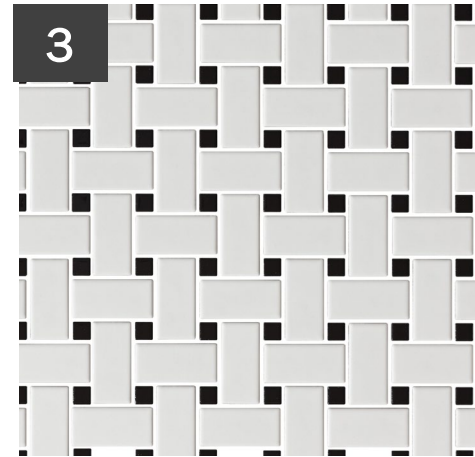

Shower Floor Mosaic Upgrade

1. C. TECHNO LIGHT GREY

2. C. TECHNO SPECIAL WHITE

3. C. TECHNO SLATE GREY

Shower Floor Mosaic Upgrade

1. ETERNA IMPERIAL GREY HEXAGON - MATTE
2. ETERNA MEDIUM GREY HEXAGON- MATTE
3. HOOP -SUBWAY - BASKET WEAVE WHITE
4. 2X2 CLASSIC CALACATTA MOSIAC
5. ONTARIO SERIES 2" HEXAGON - WHITE/BLACK MATTE