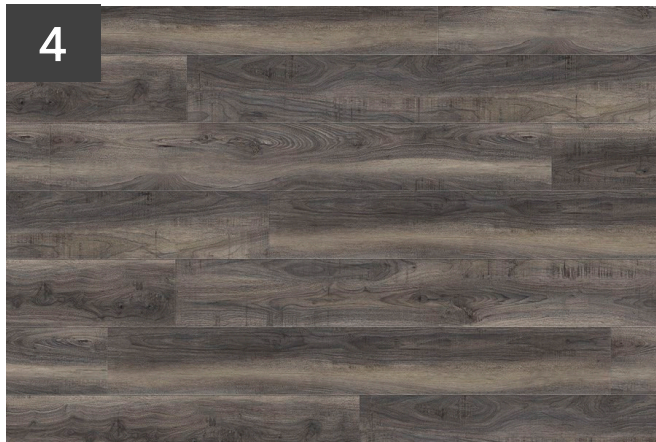

Group A - Upgrade LVT

1. GOODFELLOW – EVEREST - BATURA SAR
2. GOODFELLOW – EVEREST – BROAD PEAK
3. GOODFELLOW – EVEREST – K2

4. GOODFELLOW – EVEREST – KAMET
5. GOODFELLOW – EVEREST – MAKALU
6. GOODFELLOW – EVEREST - TRIVOR