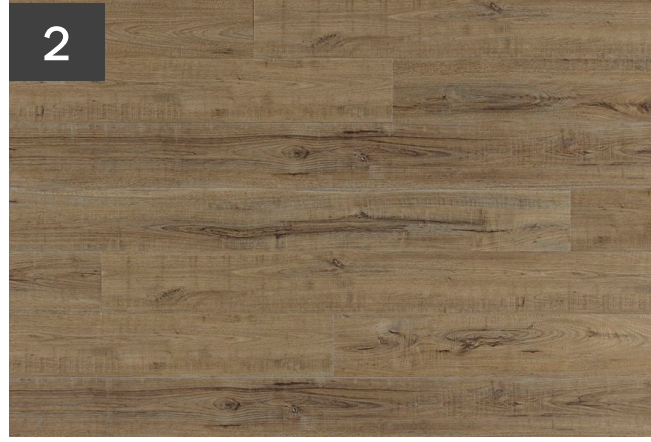

Group A - Upgrade LVT

1. GOODFELLOW – EVEREST - BATURA SAR
2. GOODFELLOW – EVEREST – BROAD PEAK
3. GOODFELLOW – EVEREST – K2

4. GOODFELLOW – EVEREST – KAMET
5. GOODFELLOW – EVEREST – MAKALU
6. GOODFELLOW – EVEREST - TRIVOR