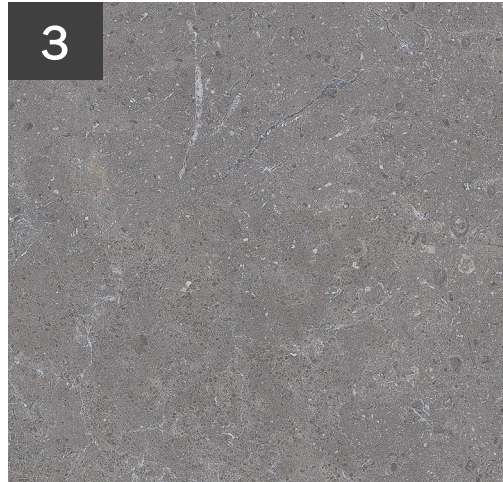

Group A Upgrade Tiles

1. 12 X 24 - FRAY MATTE WHITE
2. 12 X 24 - INDUSTRIA MATTE ZINC
3. 18 X 18 - MADISON ANTHRACITE
4. 18 X 18 - MADISON LIGHT GREY
5. 18 X 18 - MADISON WHITE