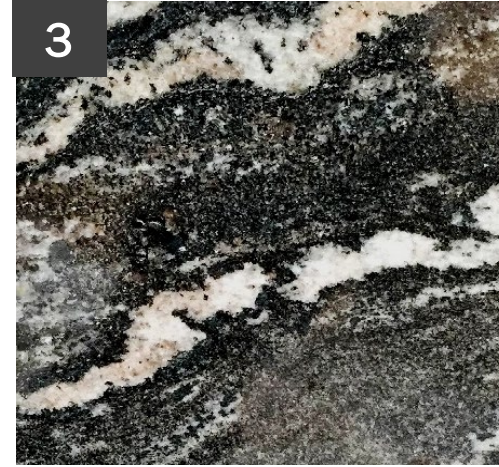

NEW CALEDONIA

UBATUBA

Group A Upgrade

1. NORDIC LOFT
2. GREY EXPO
3. MARENGO

Group B Upgrade

- 1. CLAMSHELL
- 2. MISTY CARRERA

- 3. GRANITE - SILVER PARADISO
- 4. SNOWY IBIZA

- 5. DESERT SILVER
- 6. ORGANIC WHITE