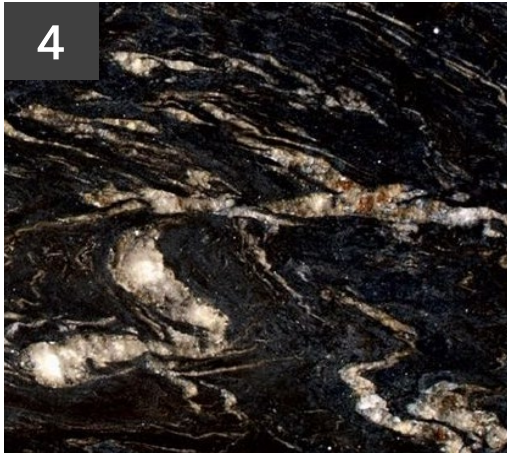

Group C Upgrade

1. VANILLA NOIR

2. MOORLAND FOG

3. ANTIQUE BROWN GRANITE

4. TITANIUM GRANITE

5. CHARCOAL SOAPSTONE

6. PEARL JASMINE

7. LAGOON

4/24/2022

The Vendor attempts to be as accurate as possible when describing its products in the digital catalogue; however, to the extent permitted by applicable law, the Vendor does not warrant that the product descriptions, colours, textures, information or other content available in the digital catalogue are accurate, complete, reliable, current, or error-free. E.& O.