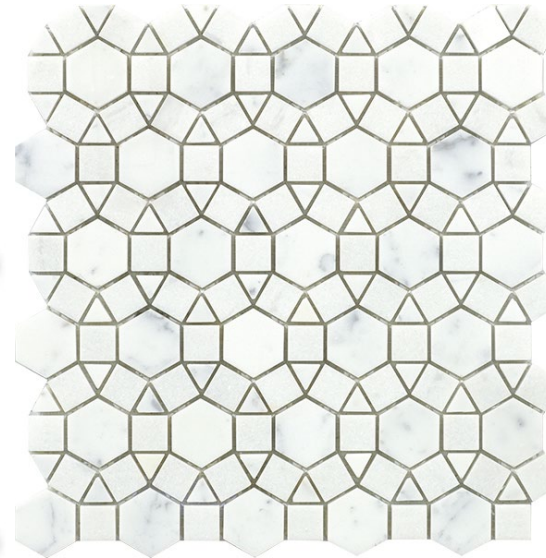

Centura Miki Flower Snow White and Crystal 12 X 12