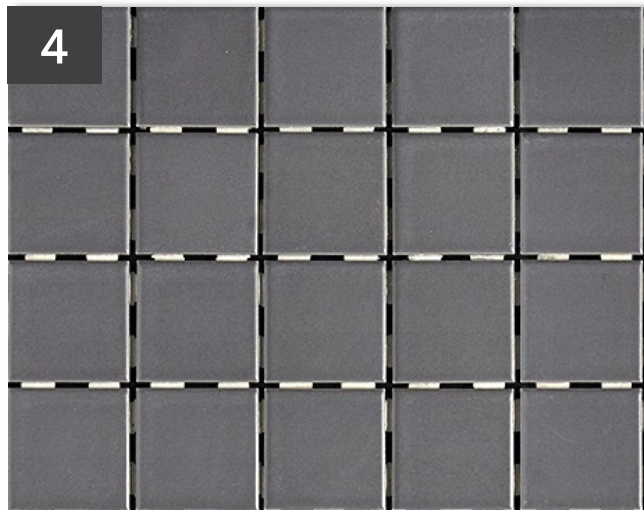

Shower Floor Mosaic

1. O. ONTARIO 2 x 2 ONTARIO WHITE MATTE MOSAIC - INCLUDED
2. O. ONTARIO 2 x 2 ONTARIO TENDER GREY MATTE MOSAIC
3. O. ONTARIO 2 x 2 ONTARIO TAUPE MATTE MOSAIC
4. O. ONTARIO 2 x 2 ONTARIO DARK GREY MATTE MOSAIC