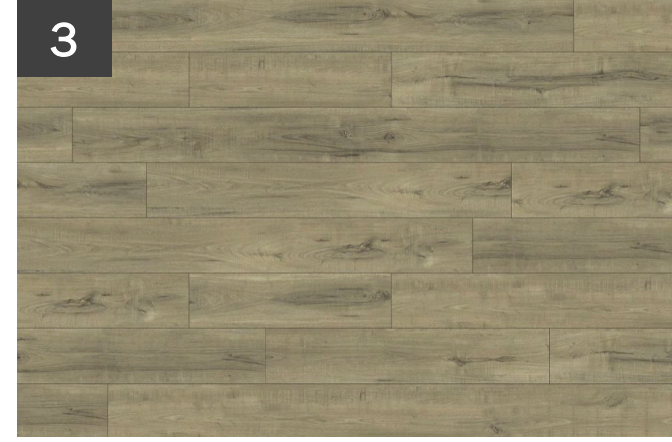

Group A - Upgrade LVT

1. GOODFELLOW – EVEREST - BATURA SAR
2. GOODFELLOW – EVEREST – BROAD PEAK
3. GOODFELLOW – EVEREST – K2

4. GOODFELLOW – EVEREST – KAMET
5. GOODFELLOW – EVEREST – MAKALU
6. GOODFELLOW – EVEREST - TRIVOR