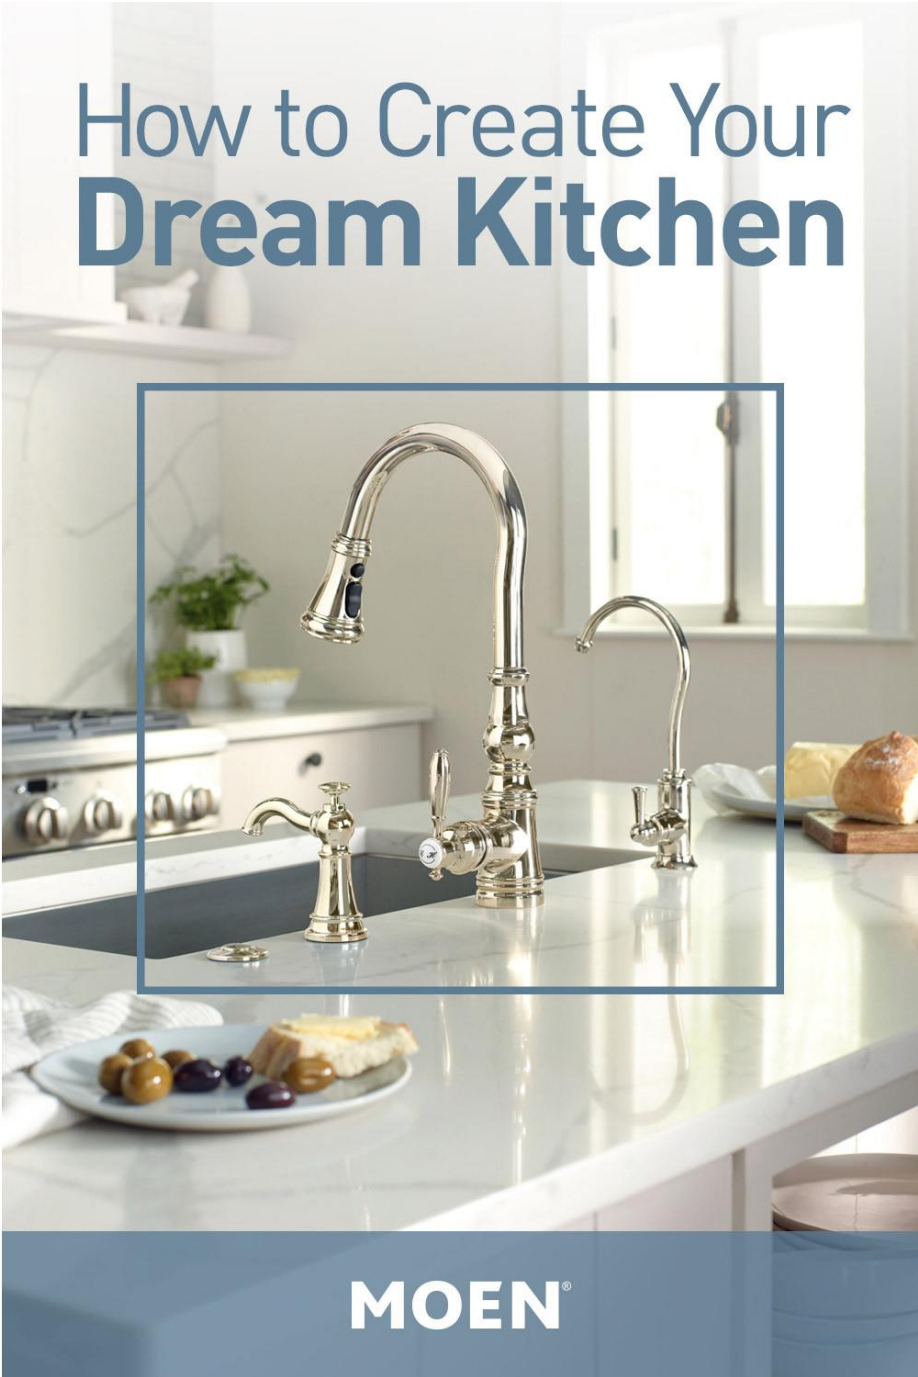

Twist Four function hand shower with slide bar
 S3870EP / CL703 Chrome
 S3870EPBN / CL703BN Brushed Nickel
 S3870EPORB / CL703ORB Oil Rubbed Bronze

Chrome \$540.00
 Upgraded Finishes \$1039.00

Single function hand shower with 24" slide bar
 3868EP / CL703 Chrome
 3868EPBN / CL703BN Brushed Nickel
 3868ORBEP/CL703ORB Oil Rubbed Bronze

Chrome \$425.00
 Upgraded Finishes \$642.00

Kitchen Upgrades

How to Create Your Dream Kitchen

MOEN[®]

**Nio Single Handle
Kitchen Faucet with Pullout Spout
One Hole**
Model S75005 Chrome
Model S75005SRS Spot Resist Stainless
Model S75005BL Matte Black

Chrome \$664
Upgraded Finish \$859

Kitchen Options – Pullouts & Pulldowns

C SRS ORB BL

**Arbor Single Handle
Kitchen Faucet with Pull Down Spout
One or Three Hole**
 Model 7594C Chrome
 Model 7594SRS Spot Resist Stainless
 Model 7594ORB Oil Rubbed Bronze
 Model 7594BL Matte Black

Retail Chrome \$370
 Retail Finishes \$509

C SRS ORB

**Brantford Single Handle
Kitchen Faucet with Pull Down Spout
One or Three Hole**
 Model 7185C Chrome
 Model 7185SRS Spot Resist Stainless
 Model 7185ORB Oil Rubbed Bronze