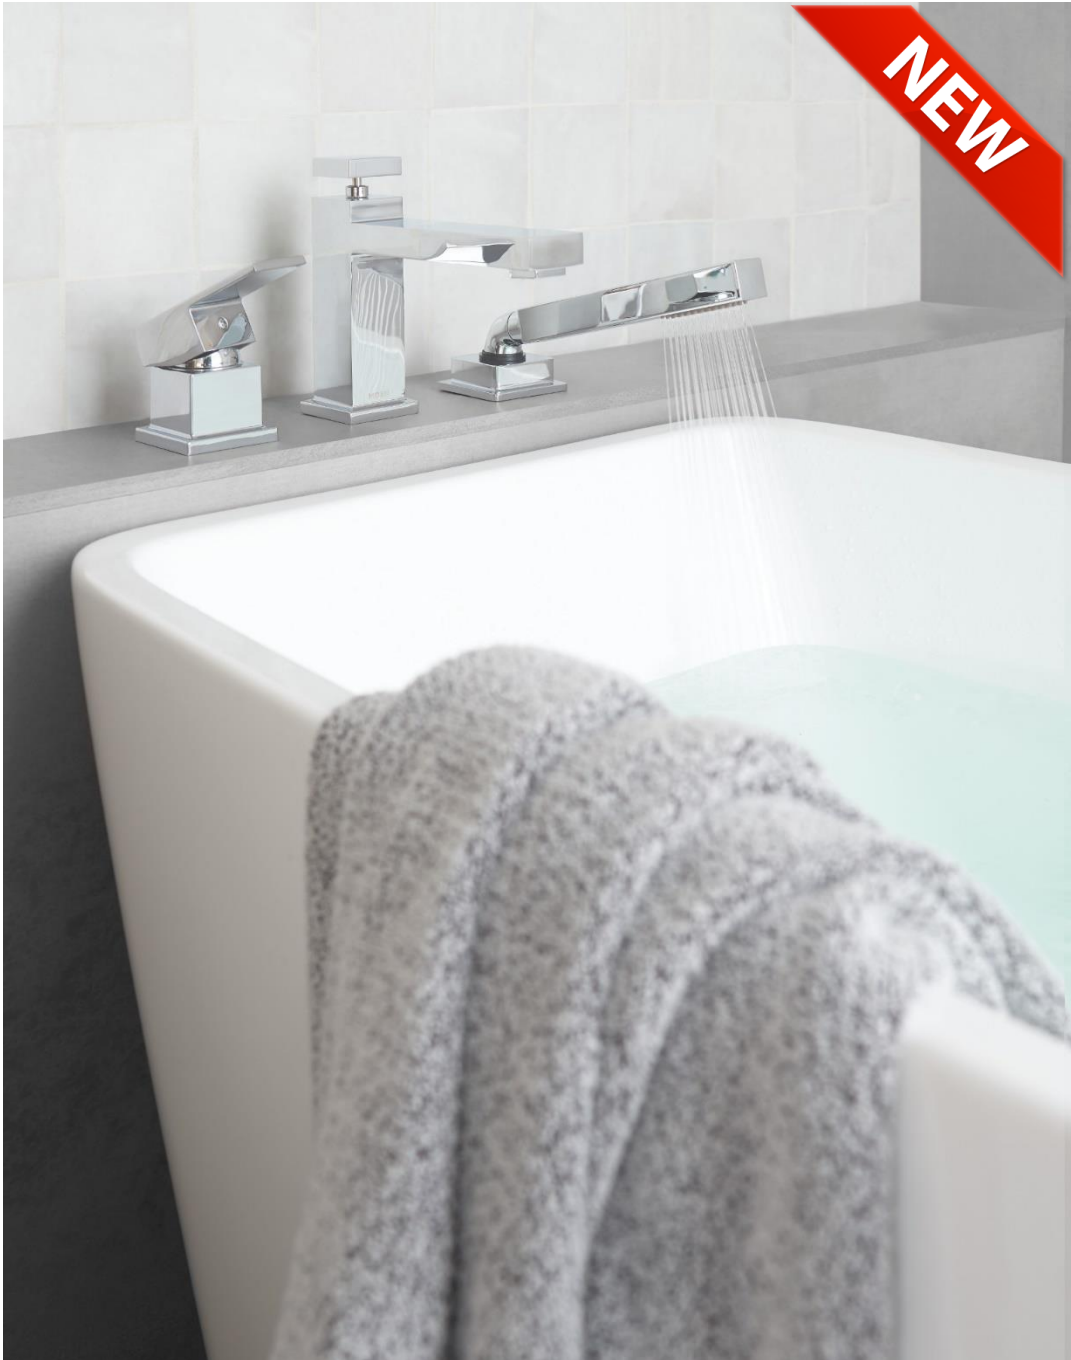

Kyvos Collection