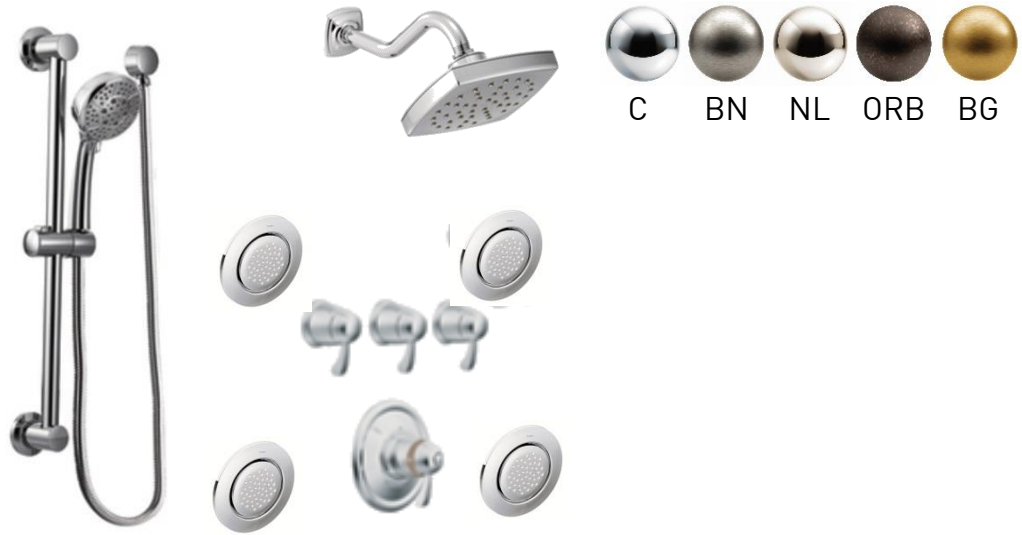

Ensuite Shower Spa Options

In lieu of Standard Shower]

Voss ExactTemp® Vertical Spa (large body Sprays)

Rough In Model S3600(X3) / S3371 / S1300(X4)

Trim Model TS3411 / TS3600(x3) / TS1322(X4) / 164745 / 161951 / S6365EP / 3669EP / A725