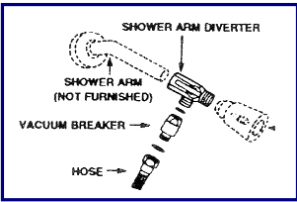

CL703 Shower Arm Diverter
2 individual functions & 1 shared