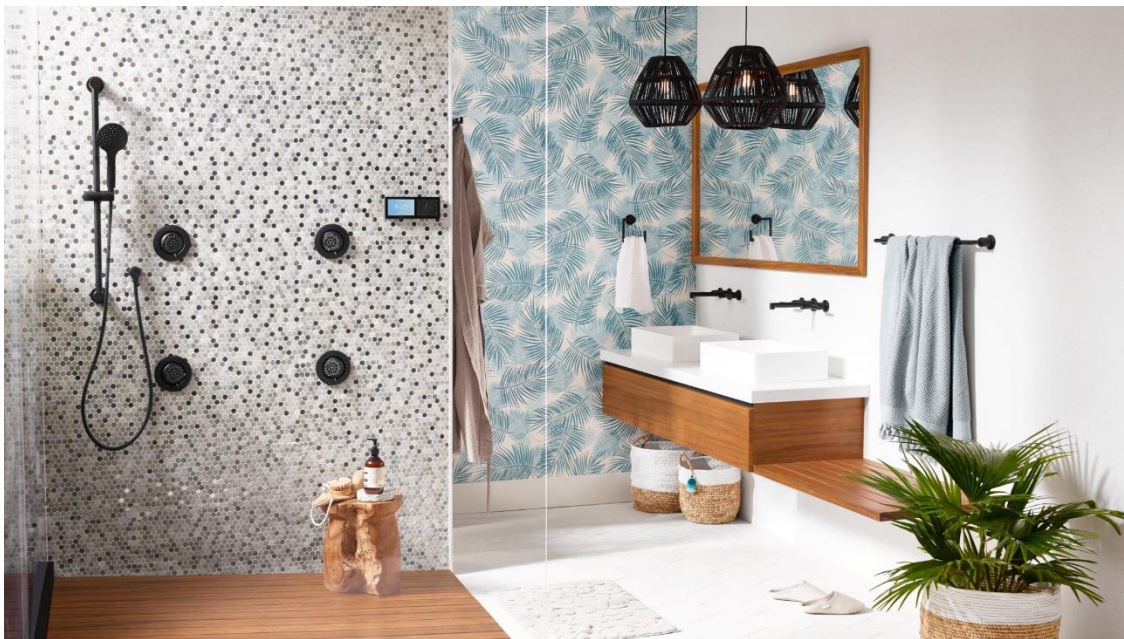

Weymouth U Shower™ Vertical Spa with Controller, Slide Bar with Hand Held, Rain Showerhead & 4 Flushmount Body Sprays
Rough In Model S3104 / S1300 (X4)
Trim Model TS3304TB / TS1322(X4) / S110/S112EP/3887EP/A725

Double Robe Hook
Model YB0803CH

Tank Lever
Model YB0801CH

Arris

Pivoting Paper Holder
Model YB0808CH

24" Towel Bar
Model YB0824CH

Towel Ring
Model YB0886CH

Showering Accessories

C

MOEN[®]

4679874

Engage™ with Magnetix™

- Magnetic dock allows for easy release and secure return
- 6 Settings at the push of a button
- 5.5" diameter spray head handshower
- 60" flexible metal hose

Magnetix 6 - Function 6.5" diameter spray handshower and Magnetix mounting system
Chrome Finish
Model 3662EP