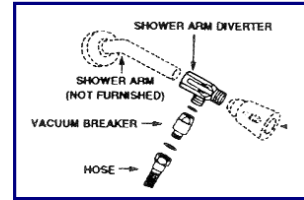

CL703 Shower Arm Diverter
2 individual functions & 1 shared

Adding a slide bar to the existing showerhead
With a 4 function hand shower
Trim Model 3669EP / CL703

Chrome

Roman Tub hand shower addition

Chateau 4 Hole Roman Tub
Trim Model T991
Rough In Model 9797