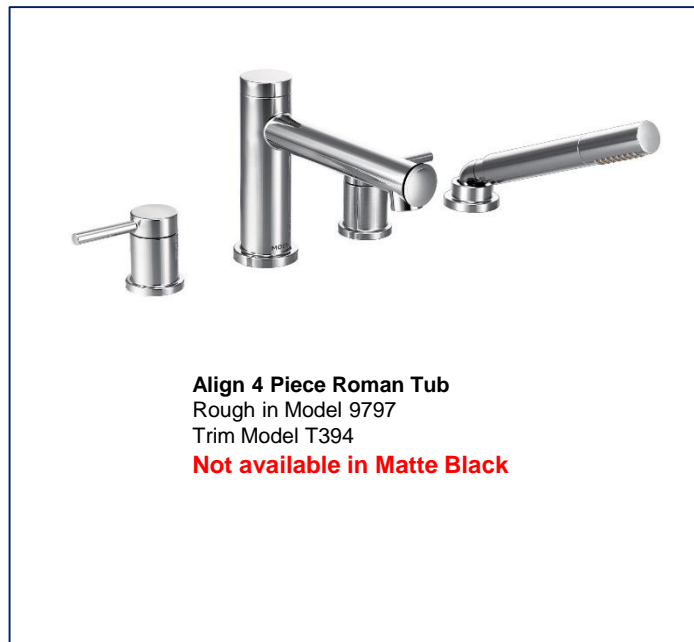

Align 4 Piece Roman Tub
Rough in Model 9797
Trim Model T394
Not available in Matte Black