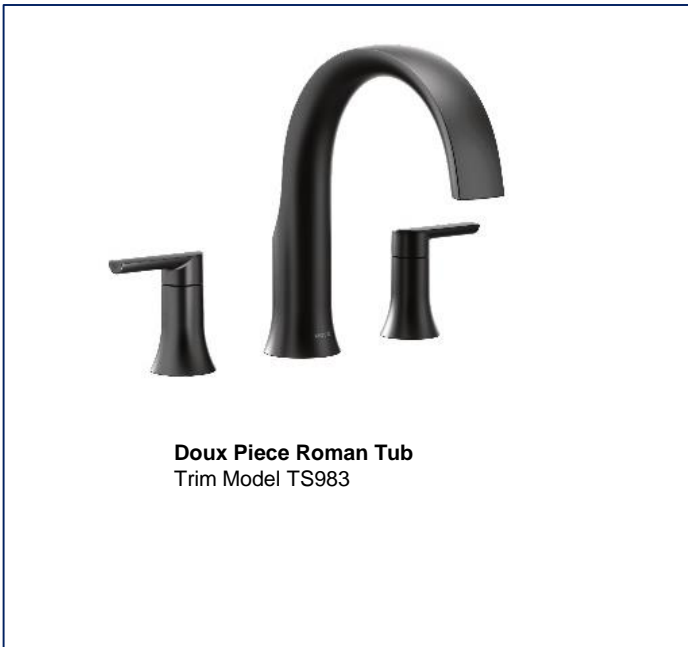

Ensuite Shower Spa Options

Doux ExactTemp™ Vertical Spa
 Rough In Model S3371/S3600 (X3) / S1300 (X4)
 Trim Model TSTS3101 / TS3102 (X3) / TS1322(X4) /
 3558EP/A725 / S176BL / 123815BI / AT2199WR

Doux "U" Shower™ Vertical Spa
 Rough In Model S3104/S1300 (X4)
 Trim Model
 TS3304BL/TS1322(X4)/S176BL/123815BL/AT2199WR/3558EPA725

Doux - Contemporary

C BN BL

Doux Piece Roman Tub
Trim Model TS983

Doux Freestanding Tub Filler
Trim Model S3105
Rough In Model TS50100

Doux 4 Piece Roman Tub
Rough in Model 9797
Trim Model TS984

**Matching Tub Drain and overflow for
Brushed Nickel and Matte Black Included**
Model T90331 / 140680