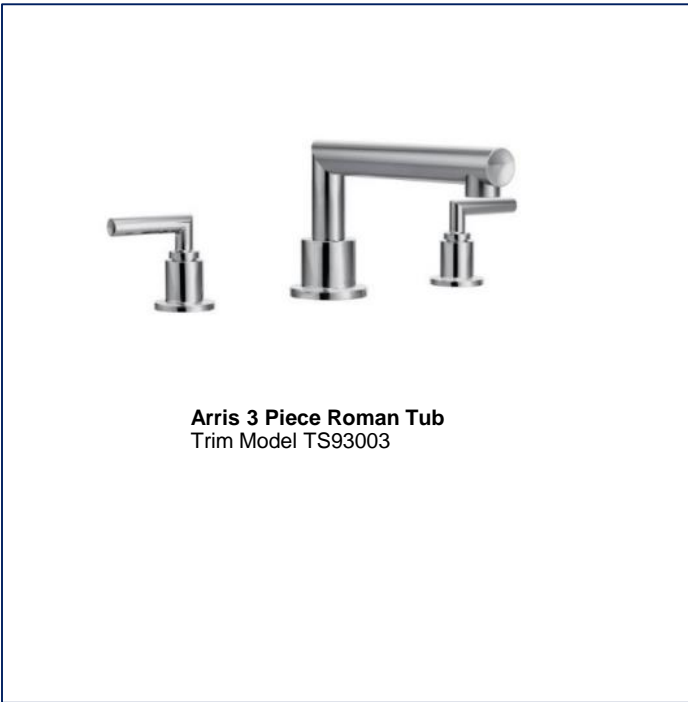

Arris - Contemporary

Arris Single Handle Lavatory
Model S43001

Arris Widespread Lavatory Faucet
(sink accommodation to be ordered separately)
Rough In Model 69000
Trim Model TS43002

Main and Master Shower Options

Arris - Contemporary

**Arris Posi-Temp® Pressure
Balancing Tub/Shower**
Trim Model TS22003EP

Shower only no tub spout
Trim Model TS22002EP

**Arris Posi-Temp® with 3 Function Diverter Valve,
Slide Bar with Hand Held and Showerhead**
Rough In Model U361CI
Trim Model TS22003EP / UTS23305 / 3887EP/ A725

Shower only no tub spout
Rough In Model U361CI
Trim Model TS22002EP / UTS23305 / 3887EP/ A725

Master Ensuite Roman Tub Options

Arris - Contemporary

Arris 3 Piece Roman Tub
Trim Model TS93003

Arris Roman Tub with Handheld Shower
Rough In Model 9797
Trim Model TS93004