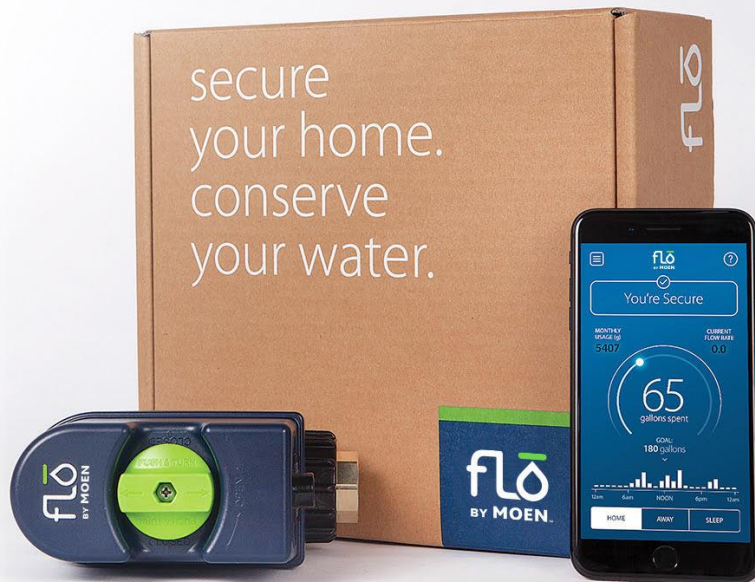

- **Smart** water supply monitoring and leak detection system that learns your home’s typical water habits and can help prevent water leaks, damage and waste
- Can be set to offer a **simple** automatic water shutoff when a leak is detected
- **Helps secure** your home from damage and leaks with the ability to control your home’s water from your smartphone