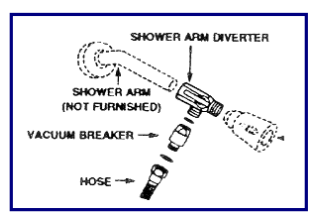

CL703 Shower Arm Diverter
2 individual functions & 1 shared