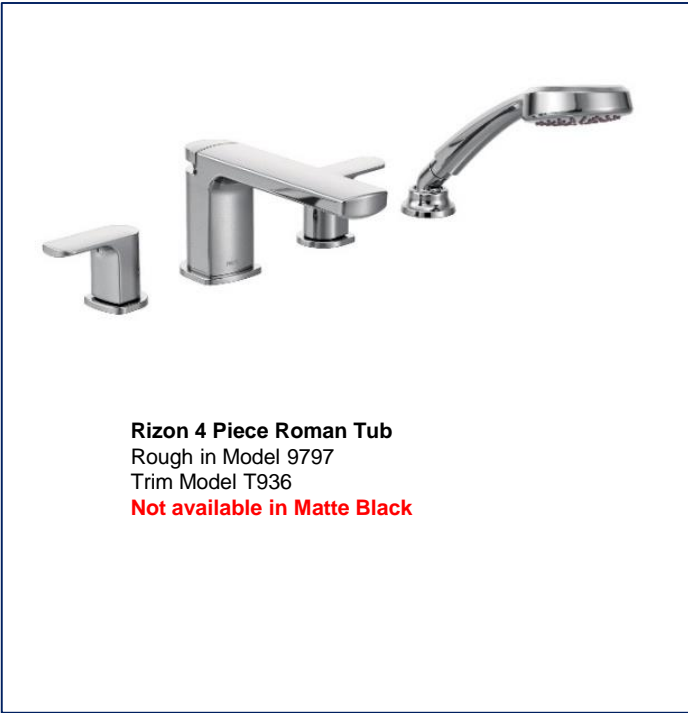

Rizon 4 Piece Roman Tub
Rough in Model 9797
Trim Model T936
Not available in Matte Black