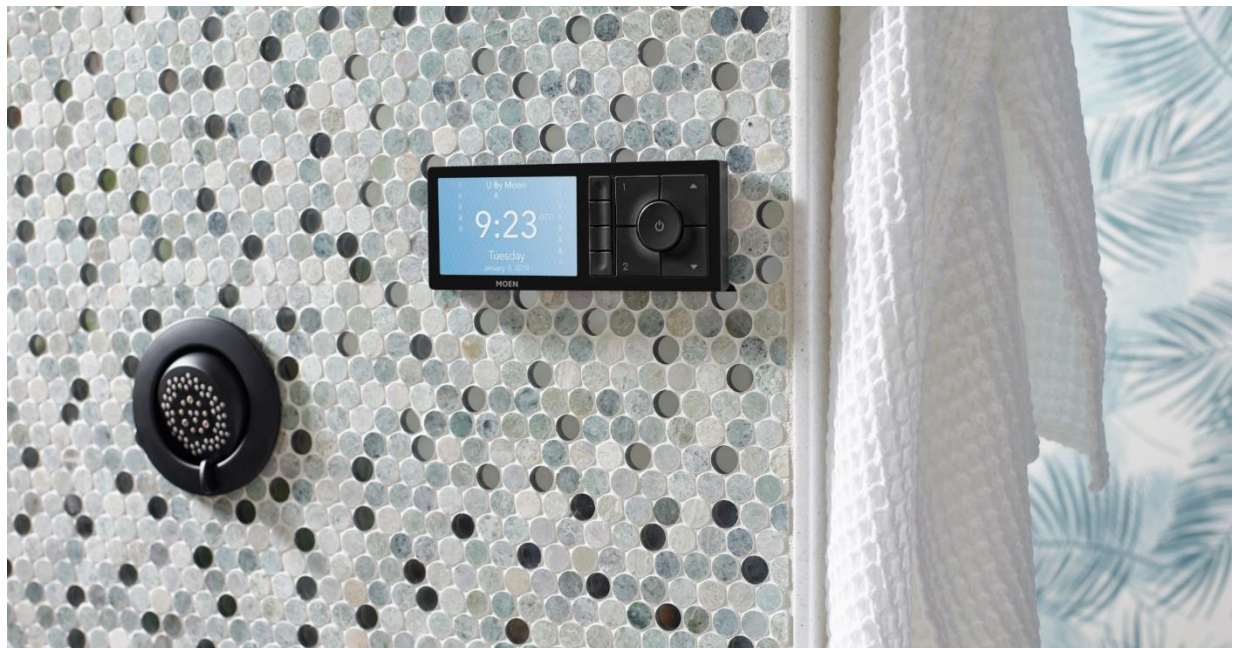

Shower only no tub spout
Rough In Model U361CI
Trim Model TS22002EP / UTS23305 / 3887EP/ A725

Master Ensuite Roman Tub Options

Arris - Contemporary

Arris 3 Piece Roman Tub
Trim Model TS93003

Arris Roman Tub with Handheld Shower
Rough In Model 9797
Trim Model TS93004

Ensuite Shower Spa Options

In lieu of Standard Shower]

Weymouth ExactTemp® Vertical Spa (large body sprays)
Rough In Model S3600(X3) / S3371 / S1300(X4)
Trim Model TS33002/ TS33003 x 3 / S110 / S112EP/ TS1322 x 4 / 3887EP/ A725

Weymouth U Shower™ Vertical Spa with Controller, Slide Bar with Hand Held, Rain Showerhead & 4 Flushmount Body Sprays
Rough In Model S3104 / S1300 (X4)
Trim Model TS3304TB / TS1322(X4) / S110/S112EP/3887EP/A725