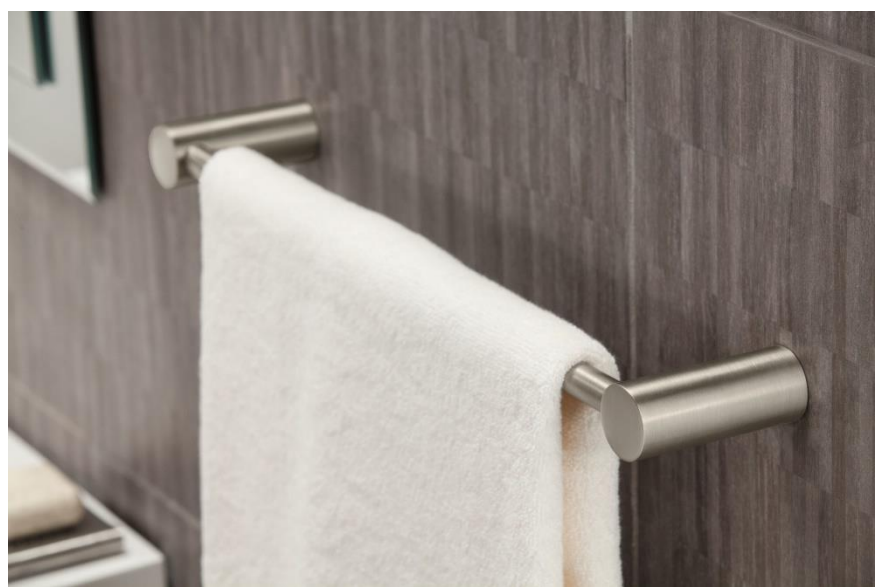

Align

Robe Hook
Model YB0403CH

Pivoting Paper Holder
Model YB0408CH

24" Towel Bar
Model YB0424CH

Mini Towel bar
Model YB0486CH

Doux Collection

Lavatory Options

Doux - Comtemporary